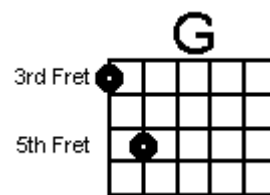

DOWN IN THE VALLEY

The time signature is; $\frac{3}{4}$

count; 1-2-3, 1-2-3, 1-2-3 etc.

2 note power chords used >>>

C **G**
DOWN IN THE VALLEY, THE VALLEY SO LOW
C
HANG YOUR HEAD OVER, HEAR THE WIND BLOW
G
HEAR THE WIND BLOW LOVE, HEAR THE WIND BLOW
C
HANG YOUR HEAD OVER, HEAR THE WIND BLOW

C **G**
ROSES LOVE SUNSHINE, VIOLETS LOVE DEW
C
ANGELS IN HEAVEN KNOW I LOVE YOU
G
KNOW I LOVE YOU DEAR, KNOW I LOVE YOU
C
ANGELS IN HEAVEN KNOW I LOVE YOU

C **G**
IF YOU DON'T LOVE ME, LOVE WHOM YOU PLEASE
C
THROW YOUR ARMS 'ROUND ME, GIVE MY HEART EASE
G
GIVE MY HEART EASE LOVE, GIVE MY HEART EASE
C
THROW YOUR ARMS 'ROUND ME, GIVE MY HEART EASE