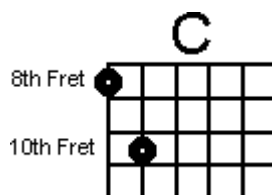

DOWN IN THE VALLEY

The time signature is; $\frac{3}{4}$

count; 1-2-3, 1-2-3, 1-2-3 etc.

2 note power chords used >>>

C **G**
DOWN IN THE VALLEY, THE VALLEY SO LOW
C
HANG YOUR HEAD OVER, HEAR THE WIND BLOW
G
HEAR THE WIND BLOW LOVE, HEAR THE WIND BLOW
C
HANG YOUR HEAD OVER, HEAR THE WIND BLOW

C **G**
ROSES LOVE SUNSHINE, VIOLETS LOVE DEW
C
ANGELS IN HEAVEN KNOW I LOVE YOU
G
KNOW I LOVE YOU DEAR, KNOW I LOVE YOU
C
ANGELS IN HEAVEN KNOW I LOVE YOU

C **G**
IF YOU DON'T LOVE ME, LOVE WHOM YOU PLEASE
C
THROW YOUR ARMS 'ROUND ME, GIVE MY HEART EASE
G
GIVE MY HEART EASE LOVE, GIVE MY HEART EASE
C
THROW YOUR ARMS 'ROUND ME, GIVE MY HEART EASE